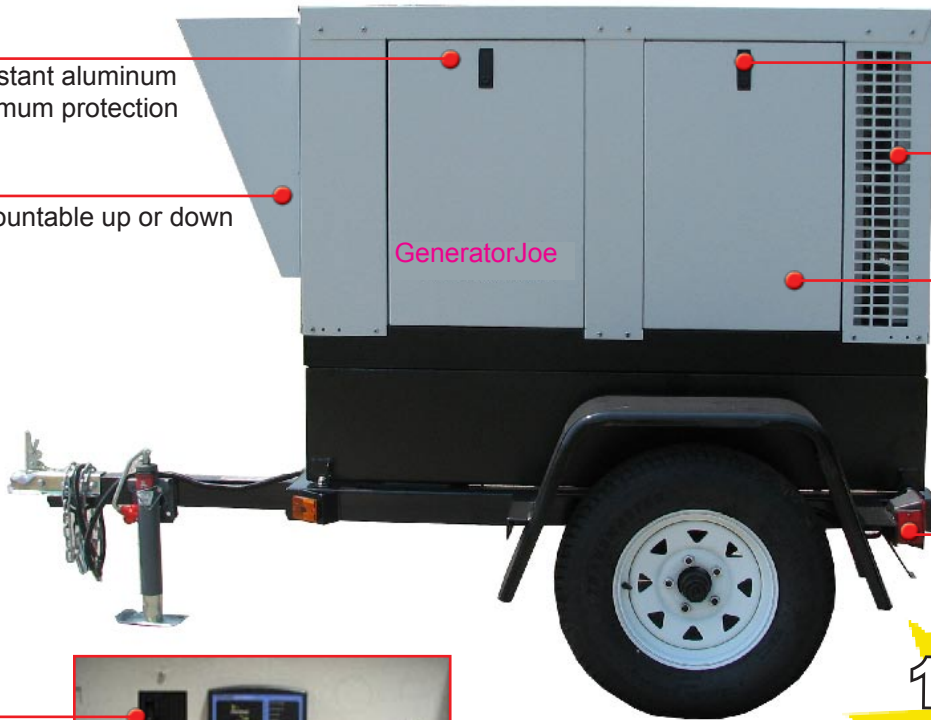

GeneratorJoe

Nobody gets the job done like GeneratorJoe!

Trooper Trailers™

Silent weather resistant aluminum enclosure for maximum protection

Front air scoop. Mountable up or down

All doors equipped with locks

Heavy duty air flow design for hot climates or high altitudes

Easy lift-off doors

Brake and turn signals

Mainline breaker protection available

50 amp twist locks

30 amp twist locks

20 amp GFI rated duplex outlets

**10 Year
Trailer
Warranty**

Control panel with auto start and optional load center area

Rubber flap for cords

PVC window to allow easy visibility of controls even when door is closed and locked

75 gallon sub-base fuel tank with level indicator

License plate mounting bracket

DOT approved 2,200 lbs. trailer
Sizes to 26,000 GVW available.

GeneratorJoe

Nobody gets the job done like GeneratorJoe!

Trooper Trailers™

Single axle compact trailers with a unique shipping design allows unit to ship via common carrier to drastically reduce shipping costs.