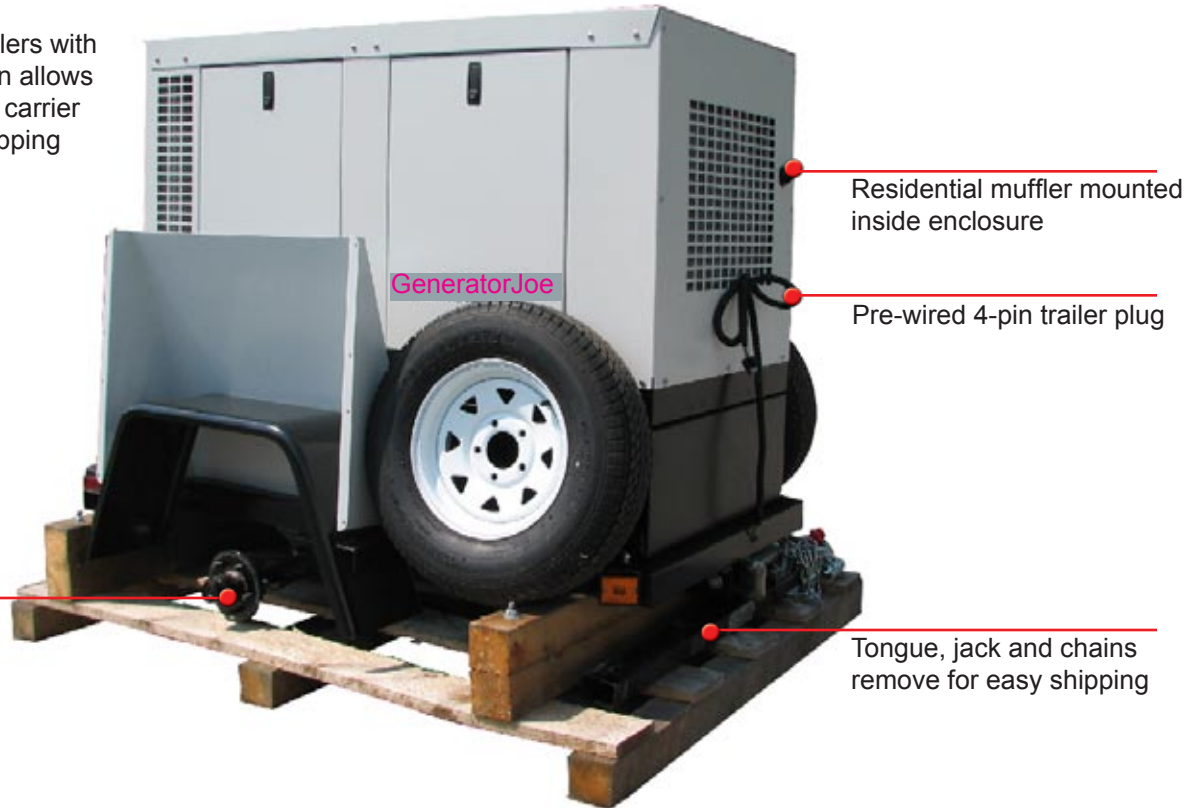

Heavy duty air flow design for hot climates or high altitudes

Easy lift-off doors

Brake and turn signals

Mainline breaker protection available

50 amp twist locks

30 amp twist locks

20 amp GFI rated duplex outlets

**10 Year
Trailer
Warranty**

Control panel with auto start and optional load center area

Rubber flap for cords

PVC window to allow easy visibility of controls even when door is closed and locked

75 gallon sub-base fuel tank with level indicator

License plate mounting bracket

DOT approved 2,200 lbs. trailer
Sizes to 26,000 GVW available.

GeneratorJoe

Nobody gets the job done like GeneratorJoe!

Trooper Trailers™

Single axle compact trailers with a unique shipping design allows unit to ship via common carrier to drastically reduce shipping costs.

You can also use a trailer mounted genset as a portable or shared power source. All you have to do is simply hook the trailer up to your vehicle and tow it to its new location. This will eliminate the need for having to purchase two separate generators.