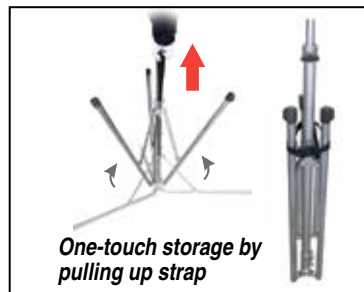

GeneratorJoe

MQ MULTIQIP GloBug Solo Jr.

Weighing less than 30 pounds, the GB12BW GloBug Solo Jr. is the ultimate in portable glare-free lighting. Powered by standard 120V, it incorporates an energy-saving 400 watt Metal Halide lamp that delivers 34,000 lumens.

Applications include construction sites, emergency road crews, backyard parties, and more.

- **Light weight electronic ballast** built inside the lamp housing.
- **Air shock-absorbing mast** protects light bulb.
- **Quick and easy setup**; balloon inflates in less than 30 seconds.
- **360° glare-free lighting**.
- **Carrying cases included** for easy transportation.

Light weight; easy to carry — just 30 pounds.

Carrying cases included.

Illumination Range

All features and specifications are subject to change without notice.
GLOBUGSOLOJR-655 Rev. A (02-08)

Options

Custom-made message strips

35" extension pole

Custom-made special occasion balloons

© COPYRIGHT 2008, MULTIQIP INC.

Specifications

Model	GB12BW
Input Voltage	120V
Starting Current - Amp	less than 4.0
Operating Current - Amp	4.0
Lamp Type	Metal Halide, 400 watts
Number of Lamps	1
Lumens	34,000
Heat Resistant Temperature	-5°C to +40°C
Mast Type	Manual (Two stages)
Dimensions — Lower Position - LxWxH in.	54 x 62 x 72-107
Dimensions — Upper Position - LxWxH in.	52 x 60 x 85-120
Stow position (Tripod) LxWxH in.	8 x 7 x 52
Stow position (Lighting Unit) LxWxH in.	8 x 7 x 22
Maximum Height ft.	10
Appropriate generator (not included)	450 watt and above
Weight lb.	30