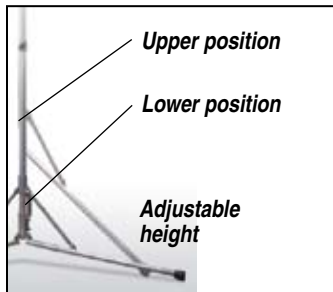

GeneratorJoe

MQ MULTIQIP GloBug Solo Jr.

Weighing less than 30 pounds, the GB12BW GloBug Solo Jr. is the ultimate in portable glare-free lighting. Powered by standard 120V, it incorporates an energy-saving 400 watt Metal Halide lamp that delivers 34,000 lumens.

Light weight; easy to carry — just 30 pounds.

Carrying cases included.

Illumination Range

All features and specifications are subject to change without notice.
GLOBUGSOLOJR-655 Rev. A (02-08)

Options

Custom-made message strips

35" extension pole

Custom-made special occasion balloons

© COPYRIGHT 2008, MULTIQIP INC.

Specifications

Model	GB12BW
Input Voltage	120V
Starting Current - Amp	less than 4.0
Operating Current - Amp	4.0
Lamp Type	Metal Halide, 400 watts
Number of Lamps	1
Lumens	34,000
Heat Resistant Temperature	-5°C to +40°C
Mast Type	Manual (Two stages)
Dimensions — Lower Position - LxWxH in.	54 x 62 x 72-107
Dimensions — Upper Position - LxWxH in.	52 x 60 x 85-120
Stow position (Tripod) LxWxH in.	8 x 7 x 52
Stow position (Lighting Unit) LxWxH in.	8 x 7 x 22
Maximum Height ft.	10
Appropriate generator (not included)	450 watt and above
Weight lb.	30