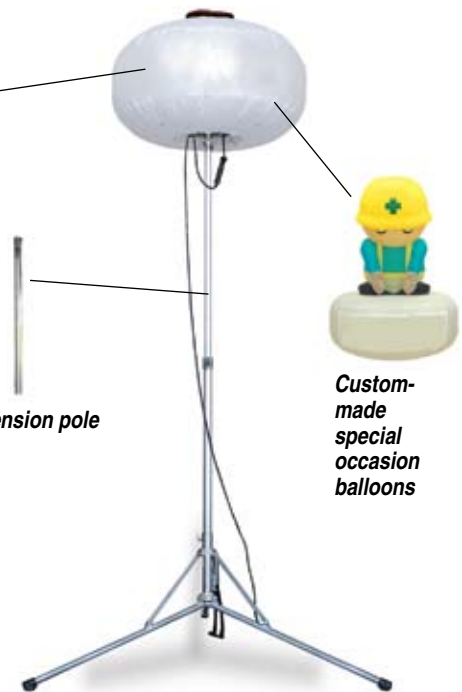

GeneratorJoe

MQ MULTIQIP GloBug Solo Jr.

Weighing less than 30 pounds, the GB12BW GloBug Solo Jr. is the ultimate in portable glare-free lighting. Powered by standard 120V, it incorporates an energy-saving 400 watt Metal Halide lamp that delivers 34,000 lumens.

Applications include construction sites, emergency road crews, backyard parties, and more.

- **Light weight electronic ballast** built inside the lamp housing.
- **Air shock-absorbing mast** protects light bulb.
- **Quick and easy setup**; balloon inflates in less than 30 seconds.
- **360° glare-free lighting**.
- **Carrying cases included** for easy transportation.

Light weight; easy to carry — just 30 pounds.

Carrying cases included.

Illumination Range

All features and specifications are subject to change without notice.
GLOBUGSOLOJR-655 Rev. A (02-08)

Options

Custom-made message strips

35" extension pole

Custom-made special occasion balloons

© COPYRIGHT 2008, MULTIQIP INC.

Specifications

Model	GB12BW
Input Voltage	120V
Starting Current - Amp	less than 4.0
Operating Current - Amp	4.0
Lamp Type	Metal Halide, 400 watts
Number of Lamps	1
Lumens	34,000
Heat Resistant Temperature	-5°C to +40°C
Mast Type	Manual (Two stages)
Dimensions — Lower Position - LxWxH in.	54 x 62 x 72-107
Dimensions — Upper Position - LxWxH in.	52 x 60 x 85-120
Stow position (Tripod) LxWxH in.	8 x 7 x 52
Stow position (Lighting Unit) LxWxH in.	8 x 7 x 22
Maximum Height ft.	10
Appropriate generator (not included)	450 watt and above
Weight lb.	30